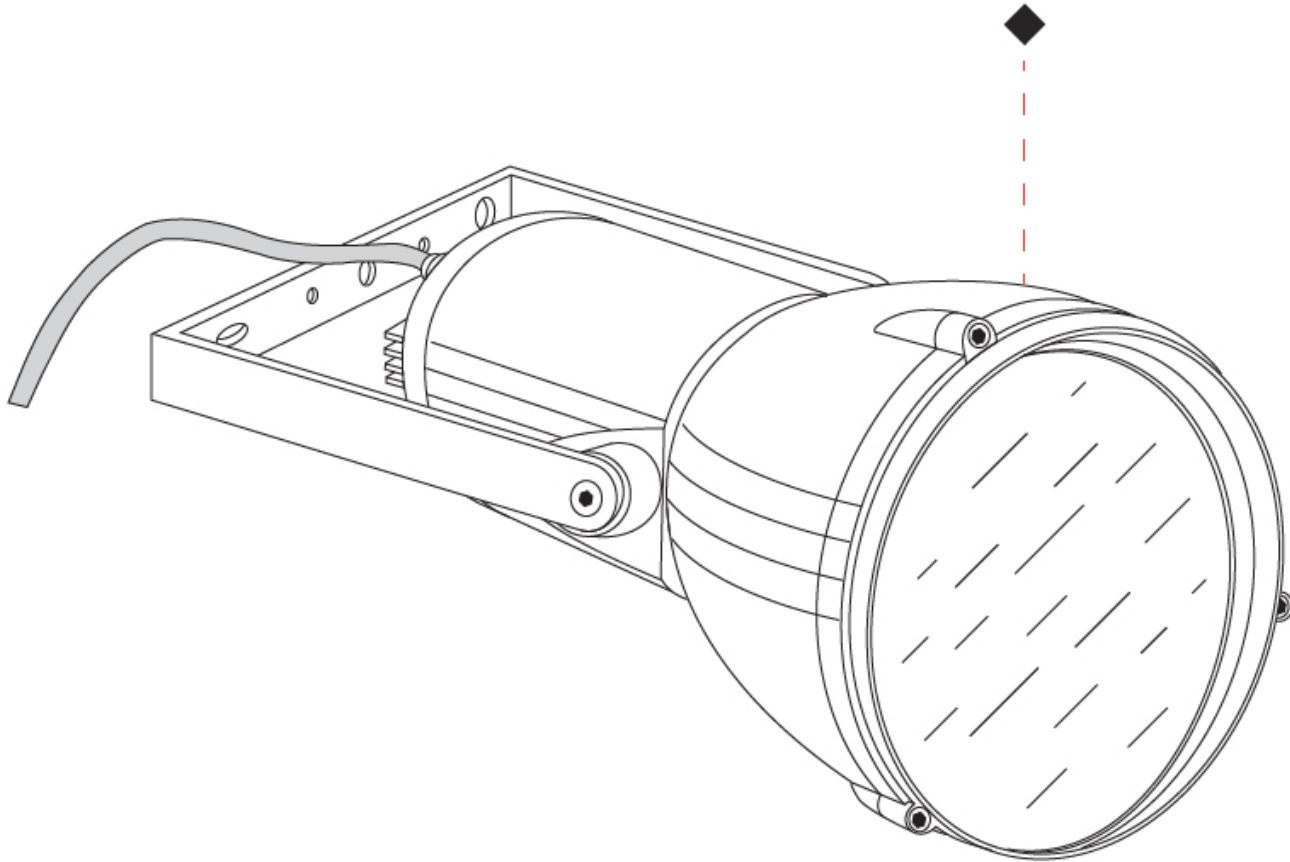

REEF SURFACE

E10F0033-

PROJECT	_____
TYPE	_____
SPECIFIER	_____
QUANTITY	_____
DATE	_____

E